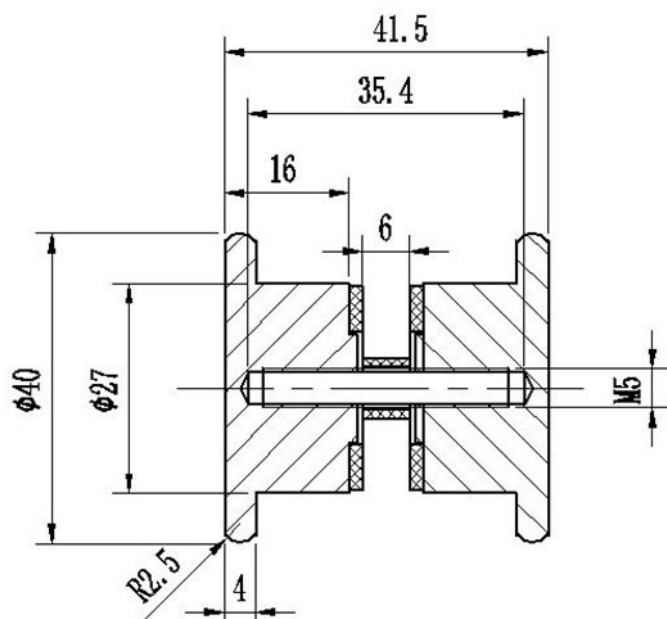

PRODUCT SHEET

Description:

Brass Door Knob "Kiel", $\varnothing 40$ mm, Brushed Brass, 6-12mm Glass, Drill Hole $\varnothing 8$ mm - Recommended $\varnothing 10$ mm

Item number:

15.24.093-5

Units	Box	Carton	HS Code	Barcode
Pcs.	1	50	8302415000	 5704866512282

SISO A/S
Mileparken 11
DK-2740 Skovlunde
Denmark
VAT: DK 24786013

Phone +45 45 830 900
www.siso.dk
siso@siso.dk

Danske Bank
Nytorv Branch
Copenhagen
SWIFT: DABADKKK

Account no.
4180 3112 112936
IBAN Account
DK7230003112112936